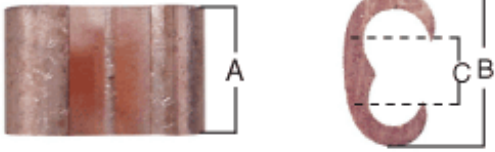

Heavy Duty C-Tap for 600V Applications

Cat. Nos	Wire Range		Dimension (in.)			Die Code	Die Color	Std. Pkg.
	Main	Branch	A	B	C			
TC4008	#1	#1	1.29	0.77	0.51	76	Blue	100