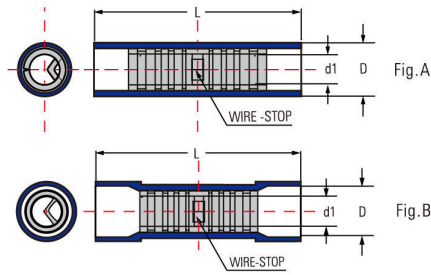

COMPRESSION CONNECTORS

Metric connectors for copper conductor
NYLON-INSULATED BUTT SPLICE CONNECTORS(BRASS STAMPING)

Cat. Nos	Conduct Size sq.mm				Stud	Dimensions mm					
	Stranded	Flexible	2r	5f / 6f		A	B	C	R	ID	Std. Pkg.
BNYW1	—	-	-	-	—	0.00	0.00		—	0.00	100
BNYW2	—	-	-	-	—	0.00	0.00		—	0.00	100
BNYW5	—	-	-	-	—	0.00	0.00		—	0.00	100
BNYFW1	—	-	-	-	—	0.00	0.00		—	0.00	100
BNYFW2	—	-	-	-	—	0.00	0.00		—	0.00	100
BNYFW5	—	-	-	-	—	0.00	0.00		—	0.00	100

COMPRESSION CONNECTORS

Metric connectors for copper conductor
NYLON-INSULATED BUTT SPLICE CONNECTORS

Cat. Nos	Conduct Size sq.mm				Stud	Dimensions mm					
	Stranded	Flexible	2r	5f / 6f		A	B	C	R	ID	Std. Pkg.
BNY1	—	-	-	-	—	0.00	0.00		—	0.00	100
BNY2	—	-	-	-	—	0.00	0.00		—	0.00	100
BNY5	—	-	-	-	—	0.00	0.00		—	0.00	100
BNYF1	—	-	-	-	—	0.00	0.00		—	0.00	100
BNYF2	—	-	-	-	—	0.00	0.00		—	0.00	100
BNYF5	—	-	-	-	—	0.00	0.00		—	0.00	100

COMPRESSION CONNECTORS

Metric connectors for copper conductor
NYLON-INSULATED BUTT SPLICE CONNECTORS(SEAMLESS TUBULAR)

Cat. Nos	Conduct Size sq.mm				Dimensions mm						
	Stranded	Flexible	2r	5f / 6f	Stud	A	B	C	R	ID	Std. Pkg.
BNYT1	—	-	-	-	—	0.00	0.00		—	0.00	100
BNYT2	—	-	-	-	—	0.00	0.00		—	0.00	100
BNYT5	—	-	-	-	—	0.00	0.00		—	0.00	100
BNYTF1	—	-	-	-	—	0.00	0.00		—	0.00	100
BNYTF2	—	-	-	-	—	0.00	0.00		—	0.00	100
BNYTF5	—	-	-	-	—	0.00	0.00		—	0.00	100

COMPRESSION CONNECTORS

Metric connectors for copper conductor
VINYL-INSULATED DOUBLE CRIMP BUTT SPLICE CONNECTORS(EASY ENTRY)

Cat. Nos	Conduct Size sq.mm				Stud	Dimensions mm					Std. Pkg.
	Stranded	Flexible	2r	5f / 6f		A	B	C	R	ID	
BD(E)1	—	-	-	-	—	0.00	0.00		—	0.00	100
BD(E)2	—	-	-	-	—	0.00	0.00		—	0.00	100
BD(E)5	—	-	-	-	—	0.00	0.00		—	0.00	100