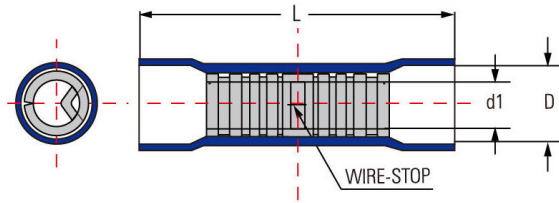

COMPRESSION CONNECTORS

Metric connectors for copper conductor
NYLON-INSULATED BUTT SPLICE CONNECTORS(SEAMLESS TUBULAR)

Cat. Nos	Conduct Size sq.mm				Dimensions mm						
	Stranded	Flexible	2r	5f / 6f	Stud	A	B	C	R	ID	Std. Pkg.
BNYT1	—	-	-	-	—	0.00	0.00		—	0.00	100
BNYT2	—	-	-	-	—	0.00	0.00		—	0.00	100
BNYT5	—	-	-	-	—	0.00	0.00		—	0.00	100
BNYTF1	—	-	-	-	—	0.00	0.00		—	0.00	100
BNYTF2	—	-	-	-	—	0.00	0.00		—	0.00	100
BNYTF5	—	-	-	-	—	0.00	0.00		—	0.00	100

COMPRESSION CONNECTORS

Metric connectors for copper conductor
VINYL-INSULATED DOUBLE CRIMP BUTT SPLICE CONNECTORS(EASY ENTRY)

Cat. Nos	Conduct Size sq.mm				Stud	Dimensions mm					Std. Pkg.
	Stranded	Flexible	2r	5f / 6f		A	B	C	R	ID	
BD(E)1	—	-	-	-	—	0.00	0.00		—	0.00	100
BD(E)2	—	-	-	-	—	0.00	0.00		—	0.00	100
BD(E)5	—	-	-	-	—	0.00	0.00		—	0.00	100

COMPRESSION CONNECTORS

Metric connectors for copper conductor
VINYL-INSULATED BUTT SPLICE CONNECTORS(BRASS STAMPING)

Cat. Nos	Conduct Size sq.mm				Dimensions mm						
	Stranded	Flexible	2r	5f / 6f	Stud	A	B	C	R	ID	Std. Pkg.
BVW1	—	-	-	-	—	0.00	0.00		—	0.00	100
BVW2	—	-	-	-	—	0.00	0.00		—	0.00	100
BVW5	—	-	-	-	—	0.00	0.00		—	0.00	100