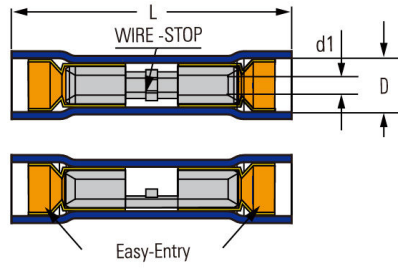

COMPRESSION CONNECTORS

Metric connectors for copper conductor
NYLON-INSULATED BUTT SPLICE CONNECTORS

Cat. Nos	Conduct Size sq.mm				Stud	Dimensions mm					
	Stranded	Flexible	2r	5f / 6f		A	B	C	R	ID	Std. Pkg.
BNY1	—	-	-	-	—	0.00	0.00		—	0.00	100
BNY2	—	-	-	-	—	0.00	0.00		—	0.00	100
BNY5	—	-	-	-	—	0.00	0.00		—	0.00	100
BNYF1	—	-	-	-	—	0.00	0.00		—	0.00	100
BNYF2	—	-	-	-	—	0.00	0.00		—	0.00	100
BNYF5	—	-	-	-	—	0.00	0.00		—	0.00	100

COMPRESSION CONNECTORS

Metric connectors for copper conductor
NYLON-INSULATED BUTT SPLICE CONNECTORS(SEAMLESS TUBULAR)

Cat. Nos	Conduct Size sq.mm				Dimensions mm						
	Stranded	Flexible	2r	5f / 6f	Stud	A	B	C	R	ID	Std. Pkg.
BNYT1	—	-	-	-	—	0.00	0.00		—	0.00	100
BNYT2	—	-	-	-	—	0.00	0.00		—	0.00	100
BNYT5	—	-	-	-	—	0.00	0.00		—	0.00	100
BNYTF1	—	-	-	-	—	0.00	0.00		—	0.00	100
BNYTF2	—	-	-	-	—	0.00	0.00		—	0.00	100
BNYTF5	—	-	-	-	—	0.00	0.00		—	0.00	100

COMPRESSION CONNECTORS

Metric connectors for copper conductor
VINYL-INSULATED DOUBLE CRIMP BUTT SPLICE CONNECTORS(EASY ENTRY)

Cat. Nos	Conduct Size sq.mm				Stud	Dimensions mm					Std. Pkg.
	Stranded	Flexible	2r	5f / 6f		A	B	C	R	ID	
BD(E)1	—	-	-	-	—	0.00	0.00		—	0.00	100
BD(E)2	—	-	-	-	—	0.00	0.00		—	0.00	100
BD(E)5	—	-	-	-	—	0.00	0.00		—	0.00	100

COMPRESSION CONNECTORS

Metric connectors for copper conductor
VINYL-INSULATED BUTT SPLICE CONNECTORS(BRASS STAMPING)

Cat. Nos	Conduct Size sq.mm				Dimensions mm						
	Stranded	Flexible	2r	5f / 6f	Stud	A	B	C	R	ID	Std. Pkg.
BVW1	—	-	-	-	—	0.00	0.00		—	0.00	100
BVW2	—	-	-	-	—	0.00	0.00		—	0.00	100
BVW5	—	-	-	-	—	0.00	0.00		—	0.00	100