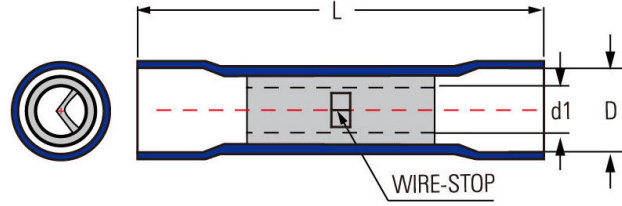

COMPRESSION CONNECTORS

Metric connectors for copper conductor
VINYL-INSULATED DOUBLE CRIMP BUTT SPLICE CONNECTORS(EASY ENTRY)

Cat. Nos	Conduct Size sq.mm				Stud	Dimensions mm					Std. Pkg.
	Stranded	Flexible	2r	5f / 6f		A	B	C	R	ID	
BD(E)1	—	-	-	-	—	0.00	0.00		—	0.00	100
BD(E)2	—	-	-	-	—	0.00	0.00		—	0.00	100
BD(E)5	—	-	-	-	—	0.00	0.00		—	0.00	100

COMPRESSION CONNECTORS

Metric connectors for copper conductor
VINYL-INSULATED BUTT SPLICE CONNECTORS(BRASS STAMPING)

Cat. Nos	Conduct Size sq.mm				Dimensions mm						
	Stranded	Flexible	2r	5f / 6f	Stud	A	B	C	R	ID	Std. Pkg.
BVW1	—	-	-	-	—	0.00	0.00		—	0.00	100
BVW2	—	-	-	-	—	0.00	0.00		—	0.00	100
BVW5	—	-	-	-	—	0.00	0.00		—	0.00	100

COMPRESSION CONNECTORS

Metric connectors for copper conductor
VINYL-INSULATED BUTT SPLICE CONNECTORS

Cat. Nos	Conduct Size sq.mm				Stud	Dimensions mm					Std. Pkg.
	Stranded	Flexible	2r	5f / 6f		A	B	C	R	ID	
BV1	—	-	-	-	—	0.00	0.00		—	0.00	100
BV2	—	-	-	-	—	0.00	0.00		—	0.00	100
BV5	—	-	-	-	—	0.00	0.00		—	0.00	100

COMPRESSION CONNECTORS

Metric connectors for copper conductor
VINYL-INSULATED BUTT SPLICE CONNECTORS(SEAMLESS TUBULAR)

Cat. Nos	Conduct Size sq.mm				Dimensions mm						
	Stranded	Flexible	2r	5f / 6f	Stud	A	B	C	R	ID	Std. Pkg.
BVT1	—	-	-	-	—	0.00	0.00	—	—	0.00	100
BVT2	—	-	-	-	—	0.00	0.00	—	—	0.00	100
BVT5	—	-	-	-	—	0.00	0.00	—	—	0.00	100
BVT8	—	-	-	-	—	0.00	0.00	—	—	0.00	100
BVT14	—	-	-	-	—	0.00	0.00	—	—	0.00	100
BVT22	—	-	-	-	—	0.00	0.00	—	—	0.00	100
BVT38	—	-	-	-	—	0.00	0.00	—	—	0.00	100
PVT1	—	-	-	-	—	0.00	0.00	—	—	0.00	100
PVT2	—	-	-	-	—	0.00	0.00	—	—	0.00	100
PVT5	—	-	-	-	—	0.00	0.00	—	—	0.00	100