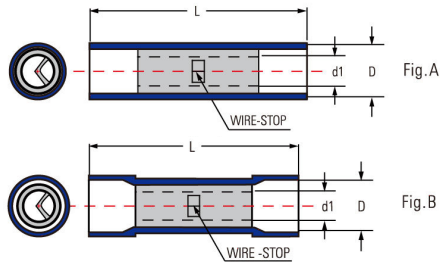

COMPRESSION CONNECTORS

Metric connectors for copper conductor
NYLON-INSULATED BUTT SPLICE CONNECTORS(BRASS STAMPING)

Cat. Nos	Conduct Size sq.mm				Stud	Dimensions mm					
	Stranded	Flexible	2r	5f / 6f		A	B	C	R	ID	Std. Pkg.
BNYW1	—	-	-	-	—	0.00	0.00		—	0.00	100
BNYW2	—	-	-	-	—	0.00	0.00		—	0.00	100
BNYW5	—	-	-	-	—	0.00	0.00		—	0.00	100
BNYFW1	—	-	-	-	—	0.00	0.00		—	0.00	100
BNYFW2	—	-	-	-	—	0.00	0.00		—	0.00	100
BNYFW5	—	-	-	-	—	0.00	0.00		—	0.00	100

COMPRESSION CONNECTORS

Metric connectors for copper conductor
NYLON-INSULATED BUTT SPLICE CONNECTORS

Cat. Nos	Conduct Size sq.mm				Stud	Dimensions mm					
	Stranded	Flexible	2r	5f / 6f		A	B	C	R	ID	Std. Pkg.
BNY1	—	-	-	-	—	0.00	0.00		—	0.00	100
BNY2	—	-	-	-	—	0.00	0.00		—	0.00	100
BNY5	—	-	-	-	—	0.00	0.00		—	0.00	100
BNYF1	—	-	-	-	—	0.00	0.00		—	0.00	100
BNYF2	—	-	-	-	—	0.00	0.00		—	0.00	100
BNYF5	—	-	-	-	—	0.00	0.00		—	0.00	100

COMPRESSION CONNECTORS

Metric connectors for copper conductor
NYLON-INSULATED BUTT SPLICE CONNECTORS(SEAMLESS TUBULAR)

Cat. Nos	Conduct Size sq.mm				Dimensions mm						
	Stranded	Flexible	2r	5f / 6f	Stud	A	B	C	R	ID	Std. Pkg.
BNYT1	—	-	-	-	—	0.00	0.00		—	0.00	100
BNYT2	—	-	-	-	—	0.00	0.00		—	0.00	100
BNYT5	—	-	-	-	—	0.00	0.00		—	0.00	100
BNYTF1	—	-	-	-	—	0.00	0.00		—	0.00	100
BNYTF2	—	-	-	-	—	0.00	0.00		—	0.00	100
BNYTF5	—	-	-	-	—	0.00	0.00		—	0.00	100

COMPRESSION CONNECTORS

Metric connectors for copper conductor
VINYL-INSULATED DOUBLE CRIMP BUTT SPLICE CONNECTORS(EASY ENTRY)

Cat. Nos	Conduct Size sq.mm				Stud	Dimensions mm					Std. Pkg.
	Stranded	Flexible	2r	5f / 6f		A	B	C	R	ID	
BD(E)1	—	-	-	-	—	0.00	0.00		—	0.00	100
BD(E)2	—	-	-	-	—	0.00	0.00		—	0.00	100
BD(E)5	—	-	-	-	—	0.00	0.00		—	0.00	100