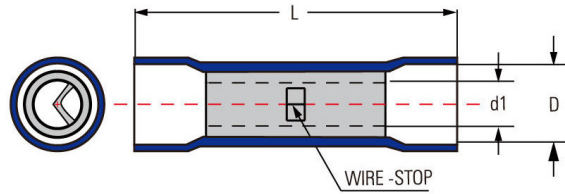

COMPRESSION CONNECTORS

Metric connectors for copper conductor
VINYL-INSULATED BUTT SPLICE CONNECTORS(BRASS STAMPING)

Cat. Nos	Conduct Size sq.mm				Dimensions mm						
	Stranded	Flexible	2r	5f / 6f	Stud	A	B	C	R	ID	Std. Pkg.
BVW1	—	-	-	-	—	0.00	0.00		—	0.00	100
BVW2	—	-	-	-	—	0.00	0.00		—	0.00	100
BVW5	—	-	-	-	—	0.00	0.00		—	0.00	100

COMPRESSION CONNECTORS

Metric connectors for copper conductor
VINYL-INSULATED BUTT SPLICE CONNECTORS

Cat. Nos	Conduct Size sq.mm				Stud	Dimensions mm					Std. Pkg.
	Stranded	Flexible	2r	5f / 6f		A	B	C	R	ID	
BV1	—	-	-	-	—	0.00	0.00		—	0.00	100
BV2	—	-	-	-	—	0.00	0.00		—	0.00	100
BV5	—	-	-	-	—	0.00	0.00		—	0.00	100

COMPRESSION CONNECTORS

Metric connectors for copper conductor
VINYL-INSULATED BUTT SPLICE CONNECTORS(SEAMLESS TUBULAR)

Cat. Nos	Conduct Size sq.mm				Dimensions mm						
	Stranded	Flexible	2r	5f / 6f	Stud	A	B	C	R	ID	Std. Pkg.
BVT1	—	-	-	-	—	0.00	0.00	—	—	0.00	100
BVT2	—	-	-	-	—	0.00	0.00	—	—	0.00	100
BVT5	—	-	-	-	—	0.00	0.00	—	—	0.00	100
BVT8	—	-	-	-	—	0.00	0.00	—	—	0.00	100
BVT14	—	-	-	-	—	0.00	0.00	—	—	0.00	100
BVT22	—	-	-	-	—	0.00	0.00	—	—	0.00	100
BVT38	—	-	-	-	—	0.00	0.00	—	—	0.00	100
PVT1	—	-	-	-	—	0.00	0.00	—	—	0.00	100
PVT2	—	-	-	-	—	0.00	0.00	—	—	0.00	100
PVT5	—	-	-	-	—	0.00	0.00	—	—	0.00	100