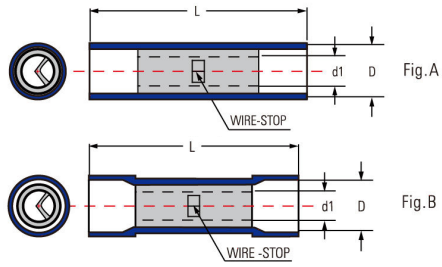

COMPRESSION CONNECTORS

Metric connectors for copper conductor
NYLON-INSULATED BUTT SPLICE CONNECTORS(BRASS STAMPING)

Cat. Nos	Conduct Size sq.mm				Stud	Dimensions mm					
	Stranded	Flexible	2r	5f / 6f		A	B	C	R	ID	Std. Pkg.
BNYW1	—	-	-	-	—	0.00	0.00		—	0.00	100
BNYW2	—	-	-	-	—	0.00	0.00		—	0.00	100
BNYW5	—	-	-	-	—	0.00	0.00		—	0.00	100
BNYFW1	—	-	-	-	—	0.00	0.00		—	0.00	100
BNYFW2	—	-	-	-	—	0.00	0.00		—	0.00	100
BNYFW5	—	-	-	-	—	0.00	0.00		—	0.00	100

COMPRESSION CONNECTORS

Metric connectors for copper conductor
NYLON-INSULATED BUTT SPLICE CONNECTORS

Cat. Nos	Conduct Size sq.mm				Stud	Dimensions mm					
	Stranded	Flexible	2r	5f / 6f		A	B	C	R	ID	Std. Pkg.
BNY1	—	-	-	-	—	0.00	0.00		—	0.00	100
BNY2	—	-	-	-	—	0.00	0.00		—	0.00	100
BNY5	—	-	-	-	—	0.00	0.00		—	0.00	100
BNYF1	—	-	-	-	—	0.00	0.00		—	0.00	100
BNYF2	—	-	-	-	—	0.00	0.00		—	0.00	100
BNYF5	—	-	-	-	—	0.00	0.00		—	0.00	100

COMPRESSION CONNECTORS

Metric connectors for copper conductor
NYLON-INSULATED BUTT SPLICE CONNECTORS(SEAMLESS TUBULAR)

Cat. Nos	Conduct Size sq.mm				Dimensions mm						
	Stranded	Flexible	2r	5f / 6f	Stud	A	B	C	R	ID	Std. Pkg.
BNYT1	—	-	-	-	—	0.00	0.00		—	0.00	100
BNYT2	—	-	-	-	—	0.00	0.00		—	0.00	100
BNYT5	—	-	-	-	—	0.00	0.00		—	0.00	100
BNYTF1	—	-	-	-	—	0.00	0.00		—	0.00	100
BNYTF2	—	-	-	-	—	0.00	0.00		—	0.00	100
BNYTF5	—	-	-	-	—	0.00	0.00		—	0.00	100

COMPRESSION CONNECTORS

Metric connectors for copper conductor
VINYL-INSULATED DOUBLE CRIMP BUTT SPLICE CONNECTORS(EASY ENTRY)

Cat. Nos	Conduct Size sq.mm				Stud	Dimensions mm					Std. Pkg.
	Stranded	Flexible	2r	5f / 6f		A	B	C	R	ID	
BD(E)1	—	-	-	-	—	0.00	0.00		—	0.00	100
BD(E)2	—	-	-	-	—	0.00	0.00		—	0.00	100
BD(E)5	—	-	-	-	—	0.00	0.00		—	0.00	100