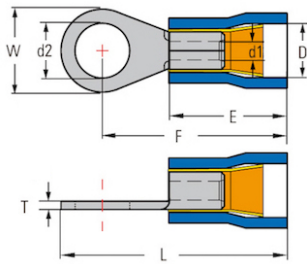

COMPRESSION CONNECTORS

| Cat. Nos | Application for Cable Size | | | Dimension(mm) | | | | | | | | | Std. Pkg. |
|-----------|----------------------------|-----------------|---------------------------|---------------|------|------|------|-------|-----|-----|------|-----|-----------|
| | Stud(Metric) | mm ² | A.W.G Stripped Length(mm) | E | L | T | F | W | d1 | d2 | D | | |
| DRV2202D | 2 | 0.5-1 | 22-16 | 7.5-8.0 | 10.5 | 19 | 0.75 | 16.00 | 6 | 1.7 | 2.2 | 4.3 | 100 |
| DRV2225D | 2.5 | 0.5-1 | 22-16 | 7.5-8.0 | 10.5 | 19 | 0.75 | 16.00 | 6 | 1.7 | 2.7 | 4.3 | 100 |
| DRV2203D | 3 | 0.5-1 | 22-16 | 7.5-8.0 | 10.5 | 19 | 0.75 | 16.00 | 6 | 1.7 | 3.2 | 4.3 | 100 |
| DRV2235D | 3.5 | 0.5-1 | 22-16 | 7.5-8.0 | 10.5 | 19 | 0.75 | 16.00 | 6 | 1.7 | 3.7 | 4.3 | 100 |
| DRV2204SD | 4 | 0.5-1 | 22-16 | 7.5-8.0 | 10.5 | 20 | 0.75 | 16.50 | 7 | 1.7 | 4.3 | 4.3 | 100 |
| DRV2204D | 4 | 0.5-1 | 22-16 | 7.5-8.0 | 10.5 | 21 | 0.75 | 17.00 | 8 | 1.7 | 4.3 | 4.3 | 100 |
| DRV2205SD | 5 | 0.5-1 | 22-16 | 7.5-8.0 | 10.5 | 21.5 | 0.75 | 17.50 | 8 | 1.7 | 5.3 | 4.3 | 100 |
| DRV2205D | 5 | 0.5-1 | 22-16 | 7.5-8.0 | 10.5 | 23 | 0.75 | 18.00 | 10 | 1.7 | 5.3 | 4.3 | 100 |
| DRV2206D | 6 | 0.5-1 | 22-16 | 7.5-8.0 | 10.5 | 23 | 0.75 | 18.00 | 10 | 1.7 | 6.4 | 4.3 | 100 |
| DRV2206LD | 6 | 0.5-1 | 22-16 | 7.5-8.0 | 10.5 | 25.5 | 0.75 | 20.00 | 11 | 1.7 | 6.4 | 4.3 | 100 |
| DRV2208D | 8 | 0.5-1 | 22-16 | 7.5-8.0 | 10.5 | 29 | 0.75 | 22.00 | 14 | 1.7 | 8.5 | 4.3 | 100 |
| DRV2210D | 10 | 0.5-1 | 22-16 | 7.5-8.0 | 10.5 | 29 | 0.75 | 22.00 | 14 | 1.7 | 10.5 | 4.3 | 100 |
| DRV2210LD | 10 | 0.5-1 | 22-16 | 7.5-8.0 | 10.5 | 33 | 0.75 | 24.00 | 18 | 1.7 | 10.5 | 4.3 | 100 |
| DRV2212D | 12 | 0.5-1 | 22-16 | 7.5-8.0 | 10.5 | 34 | 0.75 | 25.00 | 18 | 1.7 | 13 | 4.3 | 100 |
| DRV1603D | 3 | 1-2.5 | 16-14 | 7.5-8.0 | 10.5 | 19 | 0.8 | 16.00 | 6 | 2.3 | 3.2 | 4.8 | 100 |
| DRV1635D | 3.5 | 1-2.5 | 16-14 | 7.5-8.0 | 10.5 | 19 | 0.8 | 16.00 | 6 | 2.3 | 3.7 | 4.8 | 100 |
| DRV1604SD | 4 | 1-2.5 | 16-14 | 7.5-8.0 | 10.5 | 20 | 0.8 | 16.60 | 6.8 | 2.3 | 4.3 | 4.8 | 100 |
| DRV1604D | 4 | 1-2.5 | 16-14 | 7.5-8.0 | 10.5 | 21 | 0.8 | 17.00 | 8 | 2.3 | 4.3 | 4.8 | 100 |
| DRV1605SD | 5 | 1-2.5 | 16-14 | 7.5-8.0 | 10.5 | 22.5 | 0.8 | 18.50 | 8 | 2.3 | 5.3 | 4.8 | 100 |
| DRV1605D | 5 | 1-2.5 | 16-14 | 7.5-8.0 | 10.5 | 24 | 0.8 | 19.00 | 10 | 2.3 | 5.3 | 4.8 | 100 |
| DRV1606D | 6 | 1-2.5 | 16-14 | 7.5-8.0 | 10.5 | 26.5 | 0.8 | 21.00 | 11 | 2.3 | 6.4 | 4.8 | 100 |
| DRV1608D | 8 | 1-2.5 | 16-14 | 7.5-8.0 | 10.5 | 29 | 0.8 | 22.00 | 14 | 2.3 | 8.5 | 4.8 | 100 |
| DRV1610D | 10 | 1-2.5 | 16-14 | 7.5-8.0 | 10.5 | 29.5 | 0.8 | 22.00 | 15 | 2.3 | 10.5 | 4.8 | 100 |
| DRV1610LD | 10 | 1-2.5 | 16-14 | 7.5-8.0 | 10.5 | 32.5 | 0.8 | 23.50 | 18 | 2.3 | 10.5 | 4.8 | 100 |
| DRV1612D | 12 | 1-2.5 | 16-14 | 7.5-8.0 | 10.5 | 34 | 0.8 | 25.00 | 18 | 2.3 | 13 | 4.8 | 100 |
| DRV1204DS | 4 | 4-6 | 12-10 | 8.5-9.0 | 13 | 25 | 1 | 21.00 | 8 | 3.4 | 4.3 | 6.7 | 100 |
| DRV1205DS | 5 | 4-6 | 12-10 | 8.5-9.0 | 13 | 27 | 1 | 22.00 | 10 | 3.4 | 5.3 | 6.7 | 100 |
| DRV1206D | 6 | 4-6 | 12-10 | 8.5-9.0 | 13 | 28 | 1 | 22.50 | 11 | 3.4 | 6.4 | 6.7 | 100 |
| DRV1208D | 8 | 4-6 | 12-10 | 8.5-9.0 | 13 | 33 | 1 | 26.00 | 14 | 3.4 | 8.5 | 6.7 | 100 |
| DRV1210D | 10 | 4-6 | 12-10 | 8.5-9.0 | 13 | 37 | 1 | 28.00 | 18 | 3.4 | 10.5 | 6.7 | 100 |
| DRV1212D | 12 | 4-6 | 12-10 | 8.5-9.0 | 13 | 37 | 1 | 28.00 | 18 | 3.4 | 13 | 6.7 | 100 |